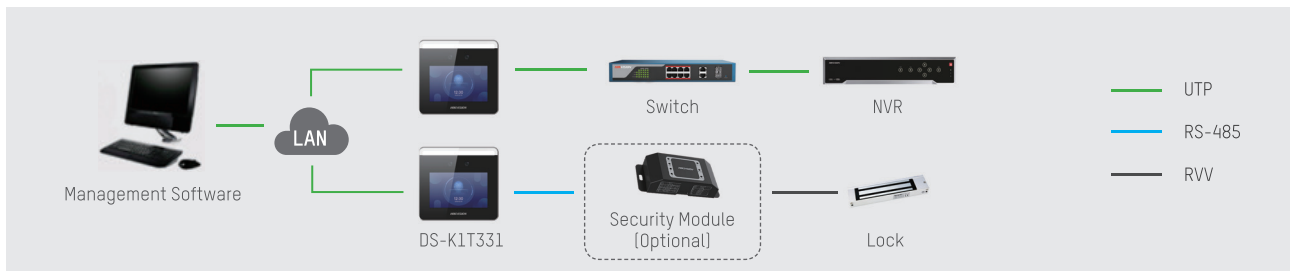

Touchless authentication

Extended applications

- Advanced access control functions (anti-passback, first card authentication, etc.)
- Multiple user-defined time & attendance rules
- Camera live view via NVR
- Supports connection with mobile App

Punch-in / out on company reception desk

Application topology

APPLICATION SCENARIOS

PRODUCT SHOWCASE

DS-K1T331
Face Recognition Terminal

- 3.97-inch LCD Touch Screen
- Storage capacity: 300 faces
- TCP / IP, RS-485, USB Interface